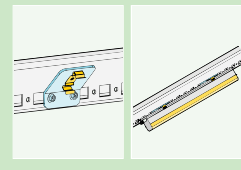

Supply includes

- Assembly screws
- Bracket light
- Bracket switch light

Description	Pack of	Model No.	Unit Price (Baht)
Panel light LED type 220V-50Hz 3.4W	1 pc (s).	LED-T3	500.00
Door switch for light control, 220V-Ith=10A	1 pc (s).	DSW-01	1,450.00