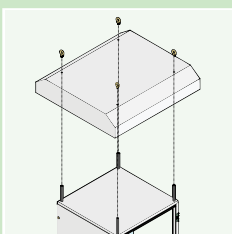

Eye bolts

For transporting by crane

Thread: M12

Supply includes

- 4 pc(s) of Eye bolts

Material	Pack of	Model No.	Unit Price (Baht)
Steel (Yellow zinc coated)	4 pc (s).	EB-M12-YZ	310.00
Stainless steel (SS304)	4 pc (s).	EB-M12-STL	1,700.00

For enclosure frame: Width x Depth (mm.)	Pack of	Model No.	Unit Price (Baht)
600 x 400	1 set	R-0604	3,800.00
600 x 600	1 set	R-0606	4,300.00
800 x 600	1 set	R-0806	4,900.00
800 x 800	1 set	R-0808	5,550.00
1200 x 400	1 set	R-1204	5,350.00
1200 x 600	1 set	R-1206	6,100.00
1200 x 800	1 set	R-1208	6,950.00