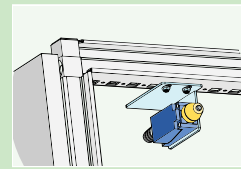

Supply includes

- Assembly screws
- Bracket light
- Bracket switch light

Description	Pack of	Model No.	Unit Price (Baht)
Panel light LED type 220V-50Hz 3.4W	1 pc (s).	LED-T3	500.00
Door switch for light control, 220V-Ith=10A	1 pc (s).	DSW-01	1,450.00