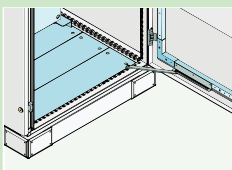

Ground bar bracket

For grounding bar installation

Material

- Aluminium zinc coated steel, 2.0mm.

Supply includes

- Assembly screws

Pack of	Model No.	Unit Price (Baht)
2 pc (s).	GB-01	210.00

Door stopper

For door stop, latching mechanical

Material

- Galvanized steel

Supply includes

- Assembly screws

Pack of	Model No.	Unit Price (Baht)
1 pc (s).	DS-01	600.00

Lifting angle

For transporting by crane, or in the case of bayed enclosure suites, combined with the combination angle.