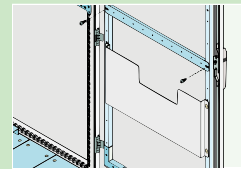

Supply includes

- Assembly screws

For door Width (mm.)	Pack of	Model No.	Unit Price (Baht)
600	1 pc (s).	DP-06	1,100.00
800	1 pc (s).	DP-08	1,400.00