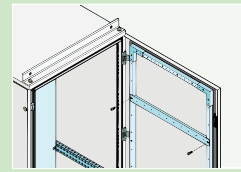

Door profile

For component installation or cable support behind the front door.

Material

- Aluminium zinc coated steel, 1.5mm.

Supply includes

- Assembly screws

For door: Width (mm.)	Pack of	Model No.	Unit Price (Baht)
600	1 pc (s).	DR-06	135.00
800	1 pc (s).	DR-08	200.00

Document pocket

For document holder inside the panel, fastened to the door frame at any height.

Material

- Electro-galvanized steel, 1.5mm.

Finished surface

- Polyester powder coated in RAL7035

Supply includes