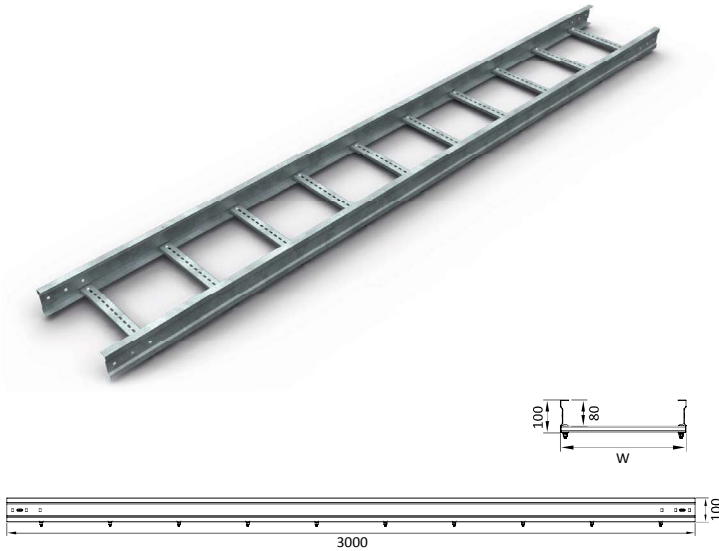

Specification

Material	SPCC – Cold-rolled mild Steel (For Paint)		
	SS400 – Hot-rolled mild steel (For HDG)		
Thickness	Body	Cover	Accessories
	2.0 mm.	2.0 mm.	2.0-3.0 mm.
Finished Surface	Polyester powder paint in RAL7032 or RAL7012		
	SS400 with Hot-dip galvanized coating		
Assembly Method	Screw or welding assembled		
Supply Include	Screw set for the cover (White zinc)		

TQR: Straight (ท่อนตรง)

Model	Size (mm.)			Unit Price	
	Width	Height	Length	Paint	HDG
TQR-200	200	100	3000	1,550.00	1,900.00
TQR-300	300	100	3000	1,700.00	2,100.00
TQR-400	400	100	3000	2,000.00	2,400.00
TQR-500	500	100	3000	2,300.00	2,600.00
TQR-600	600	100	3000	2,500.00	2,800.00
TQR-700	700	100	3000	2,700.00	3,000.00
TQR-800	800	100	3000	2,900.00	3,300.00
TQR-900	900	100	3000	3,000.00	3,500.00
TQR-1000	1000	100	3000	3,200.00	3,700.00

TQRLA : Horizontal 90° Elbow (ข้อฉาก)

Model	Size (mm.)		Unit Price	
	Width	Height	Paint	HDG
TQRLA-200	200	100	750.00	900.00
TQRLA-300	300	100	900.00	1,100.00
TQRLA-400	400	100	1,050.00	1,200.00
TQRLA-500	500	100	1,300.00	1,350.00
TQRLA-600	600	100	1,500.00	1,600.00
TQRLA-700	700	100	1,650.00	1,800.00
TQRLA-800	800	100	1,800.00	2,000.00
TQRLA-900	900	100	2,100.00	2,200.00
TQRLA-1000	1000	100	2,300.00	2,400.00