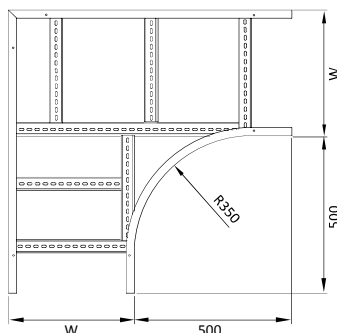

Specification

Material	SPCC – Cold-rolled mild Steel (For Paint)		
	SS400 – Hot-rolled mild steel (For HDG)		
Thickness	Body	Cover	Accessories
	2.0 mm.	2.0 mm.	2.0-3.0 mm.
Finished Surface	Polyester powder paint in RAL7032 or RAL7012		
	SS400 with Hot-dip galvanized coating		
Assembly Method	Screw or welding assembled		
Supply Include	Screw set for the cover (White zinc)		

TQR: Straight (ท่อนตรง)

Model	Size (mm.)			Unit Price	
	Width	Height	Length	Paint	HDG
TQR-200	200	100	3000	1,550.00	1,900.00
TQR-300	300	100	3000	1,700.00	2,100.00
TQR-400	400	100	3000	2,000.00	2,400.00
TQR-500	500	100	3000	2,300.00	2,600.00
TQR-600	600	100	3000	2,500.00	2,800.00
TQR-700	700	100	3000	2,700.00	3,000.00
TQR-800	800	100	3000	2,900.00	3,300.00
TQR-900	900	100	3000	3,000.00	3,500.00
TQR-1000	1000	100	3000	3,200.00	3,700.00

TQRLA : Horizontal 90° Elbow (ข้อฉาก)

Model	Size (mm.)		Unit Price	
	Width	Height	Paint	HDG
TQRLA-200	200	100	750.00	900.00
TQRLA-300	300	100	900.00	1,100.00
TQRLA-400	400	100	1,050.00	1,200.00
TQRLA-500	500	100	1,300.00	1,350.00
TQRLA-600	600	100	1,500.00	1,600.00
TQRLA-700	700	100	1,650.00	1,800.00
TQRLA-800	800	100	1,800.00	2,000.00
TQRLA-900	900	100	2,100.00	2,200.00
TQRLA-1000	1000	100	2,300.00	2,400.00