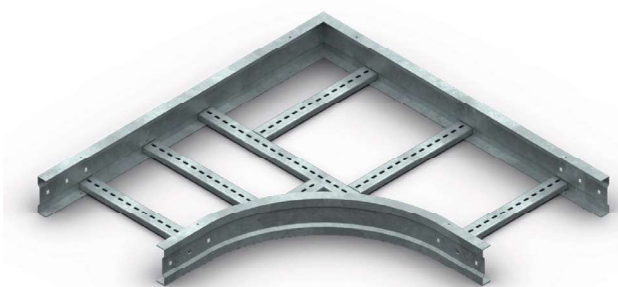

Specification

Material	SPCC – Cold-rolled mild Steel (For Paint)		
	SS400 – Hot-rolled mild steel (For HDG)		
Thickness	Body	Cover	Accessories
	2.0 mm.	2.0 mm.	2.0-3.0 mm.
Finished Surface	Polyester powder paint in RAL7032 or RAL7012		
	SS400 with Hot-dip galvanized coating		
Assembly Method	Screw or welding assembled		
Supply Include	Screw set for the cover (White zinc)		

TQR: Straight (ท่อนตรง)

Model	Size (mm.)			Unit Price	
	Width	Height	Length	Paint	HDG
TQR-200	200	100	3000	1,550.00	1,900.00
TQR-300	300	100	3000	1,700.00	2,100.00
TQR-400	400	100	3000	2,000.00	2,400.00
TQR-500	500	100	3000	2,300.00	2,600.00
TQR-600	600	100	3000	2,500.00	2,800.00
TQR-700	700	100	3000	2,700.00	3,000.00
TQR-800	800	100	3000	2,900.00	3,300.00
TQR-900	900	100	3000	3,000.00	3,500.00
TQR-1000	1000	100	3000	3,200.00	3,700.00

TQRLA : Horizontal 90° Elbow (ข้อฉาก)

Model	Size (mm.)		Unit Price	
	Width	Height	Paint	HDG
TQRLA-200	200	100	750.00	900.00
TQRLA-300	300	100	900.00	1,100.00
TQRLA-400	400	100	1,050.00	1,200.00
TQRLA-500	500	100	1,300.00	1,350.00
TQRLA-600	600	100	1,500.00	1,600.00
TQRLA-700	700	100	1,650.00	1,800.00
TQRLA-800	800	100	1,800.00	2,000.00
TQRLA-900	900	100	2,100.00	2,200.00
TQRLA-1000	1000	100	2,300.00	2,400.00