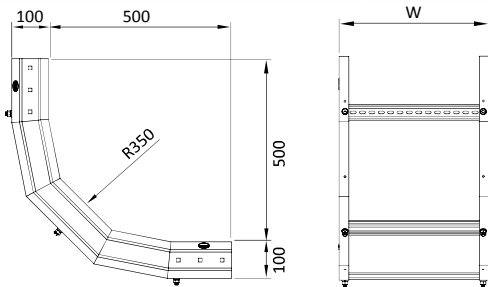

Specification

Material	SPCC – Cold-rolled mild Steel (For Paint)		
	SS400 – Hot-rolled mild steel (For HDG)		
Thickness	Body	Cover	Accessories
	2.0 mm.	2.0 mm.	2.0-3.0 mm.
Finished Surface	Polyester powder paint in RAL7032 or RAL7012		
	SS400 with Hot-dip galvanized coating		
Assembly Method	Screw or welding assembled		
Supply Include	Screw set for the cover (White zinc)		

TQR: Straight (ท่อนตรง)

Model	Size (mm.)			Unit Price	
	Width	Height	Length	Paint	HDG
TQR-200	200	100	3000	1,550.00	1,900.00
TQR-300	300	100	3000	1,700.00	2,100.00
TQR-400	400	100	3000	2,000.00	2,400.00
TQR-500	500	100	3000	2,300.00	2,600.00
TQR-600	600	100	3000	2,500.00	2,800.00
TQR-700	700	100	3000	2,700.00	3,000.00
TQR-800	800	100	3000	2,900.00	3,300.00
TQR-900	900	100	3000	3,000.00	3,500.00
TQR-1000	1000	100	3000	3,200.00	3,700.00

TQRLA : Horizontal 90° Elbow (ข้อฉาก)

Model	Size (mm.)		Unit Price	
	Width	Height	Paint	HDG
TQRLA-200	200	100	750.00	900.00
TQRLA-300	300	100	900.00	1,100.00
TQRLA-400	400	100	1,050.00	1,200.00
TQRLA-500	500	100	1,300.00	1,350.00
TQRLA-600	600	100	1,500.00	1,600.00
TQRLA-700	700	100	1,650.00	1,800.00
TQRLA-800	800	100	1,800.00	2,000.00
TQRLA-900	900	100	2,100.00	2,200.00
TQRLA-1000	1000	100	2,300.00	2,400.00

TQRI : Inside Vertical Riser (ช่องอเนวตั้งด้านใน)

Model	Size (mm.)		Unit Price	
	Width	Height	Paint	HDG
TQR-200	200	100	700.00	750.00
TQR-300	300	100	750.00	850.00
TQR-400	400	100	800.00	1,000.00
TQR-500	500	100	900.00	1,100.00
TQR-600	600	100	950.00	1,200.00
TQR-700	700	100	1,000.00	1,300.00
TQR-800	800	100	1,200.00	1,400.00
TQRI-900	900	100	1,400.00	1,500.00
TQRI-1000	1000	100	1,600.00	1,700.00