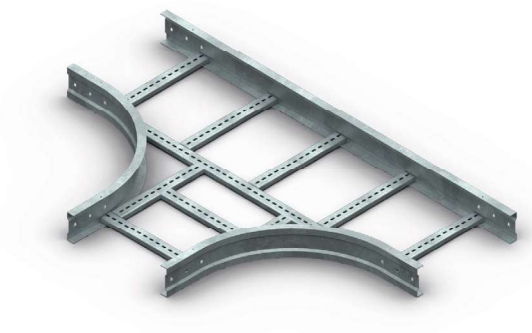

TQRT : Horizontal Tee (ข้องอ 3 ทาง)

Model	Size (mm.)		Unit Price	
	Width	Height	Paint	HDG
TQRT-200	200	100	900.00	1,200.00
TQRT-300	300	100	1,100.00	1,400.00
TQRT-400	400	100	1,300.00	1,600.00
TQRT-500	500	100	1,500.00	1,800.00
TQRT-600	600	100	1,700.00	2,000.00
TQRT-700	700	100	1,900.00	2,200.00
TQRT-800	800	100	2,100.00	2,400.00
TQRT-900	900	100	2,300.00	2,600.00
TQRT-1000	1000	100	2,500.00	2,800.00