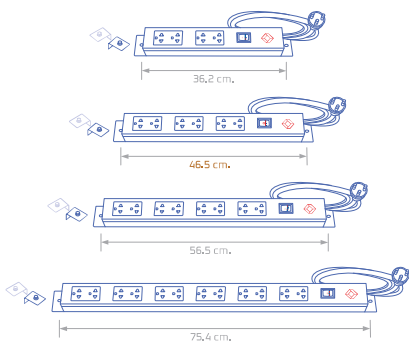

19" RACK SYSTEM STANDARD

PDU