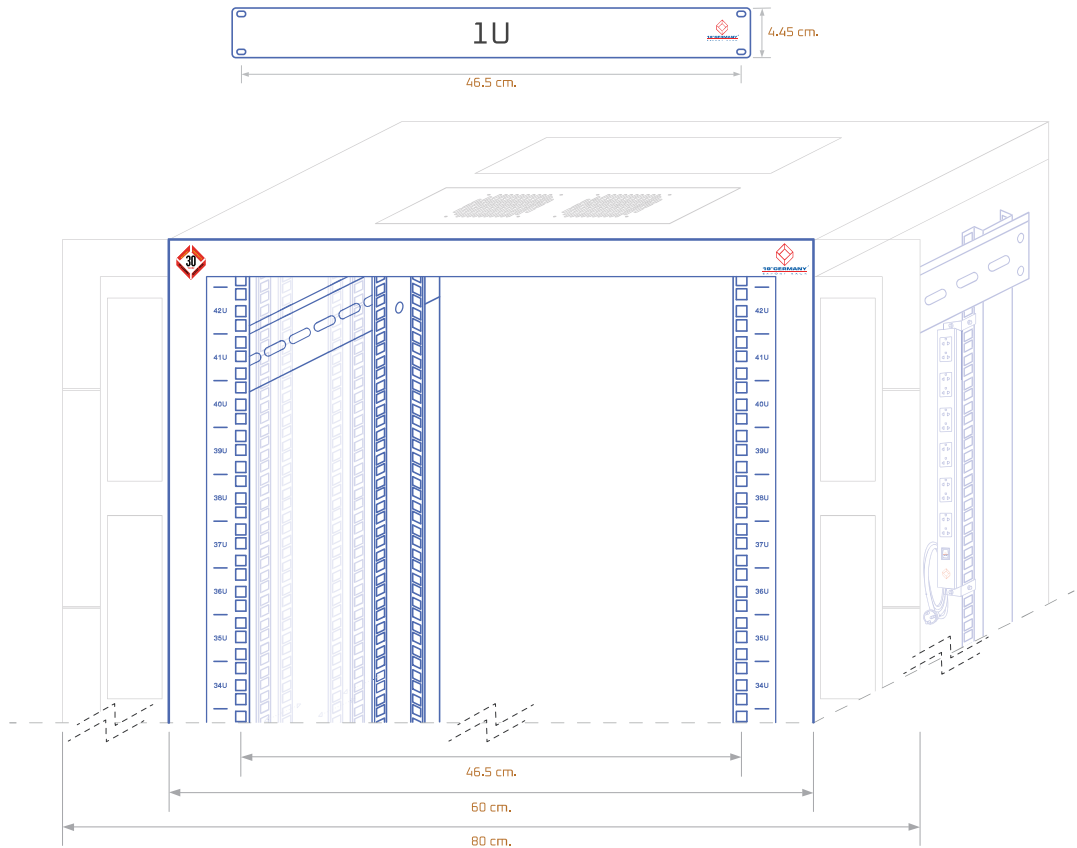

CABINET RACK

OPEN RACK

19" RACK SYSTEM STANDARD

WALL RACK