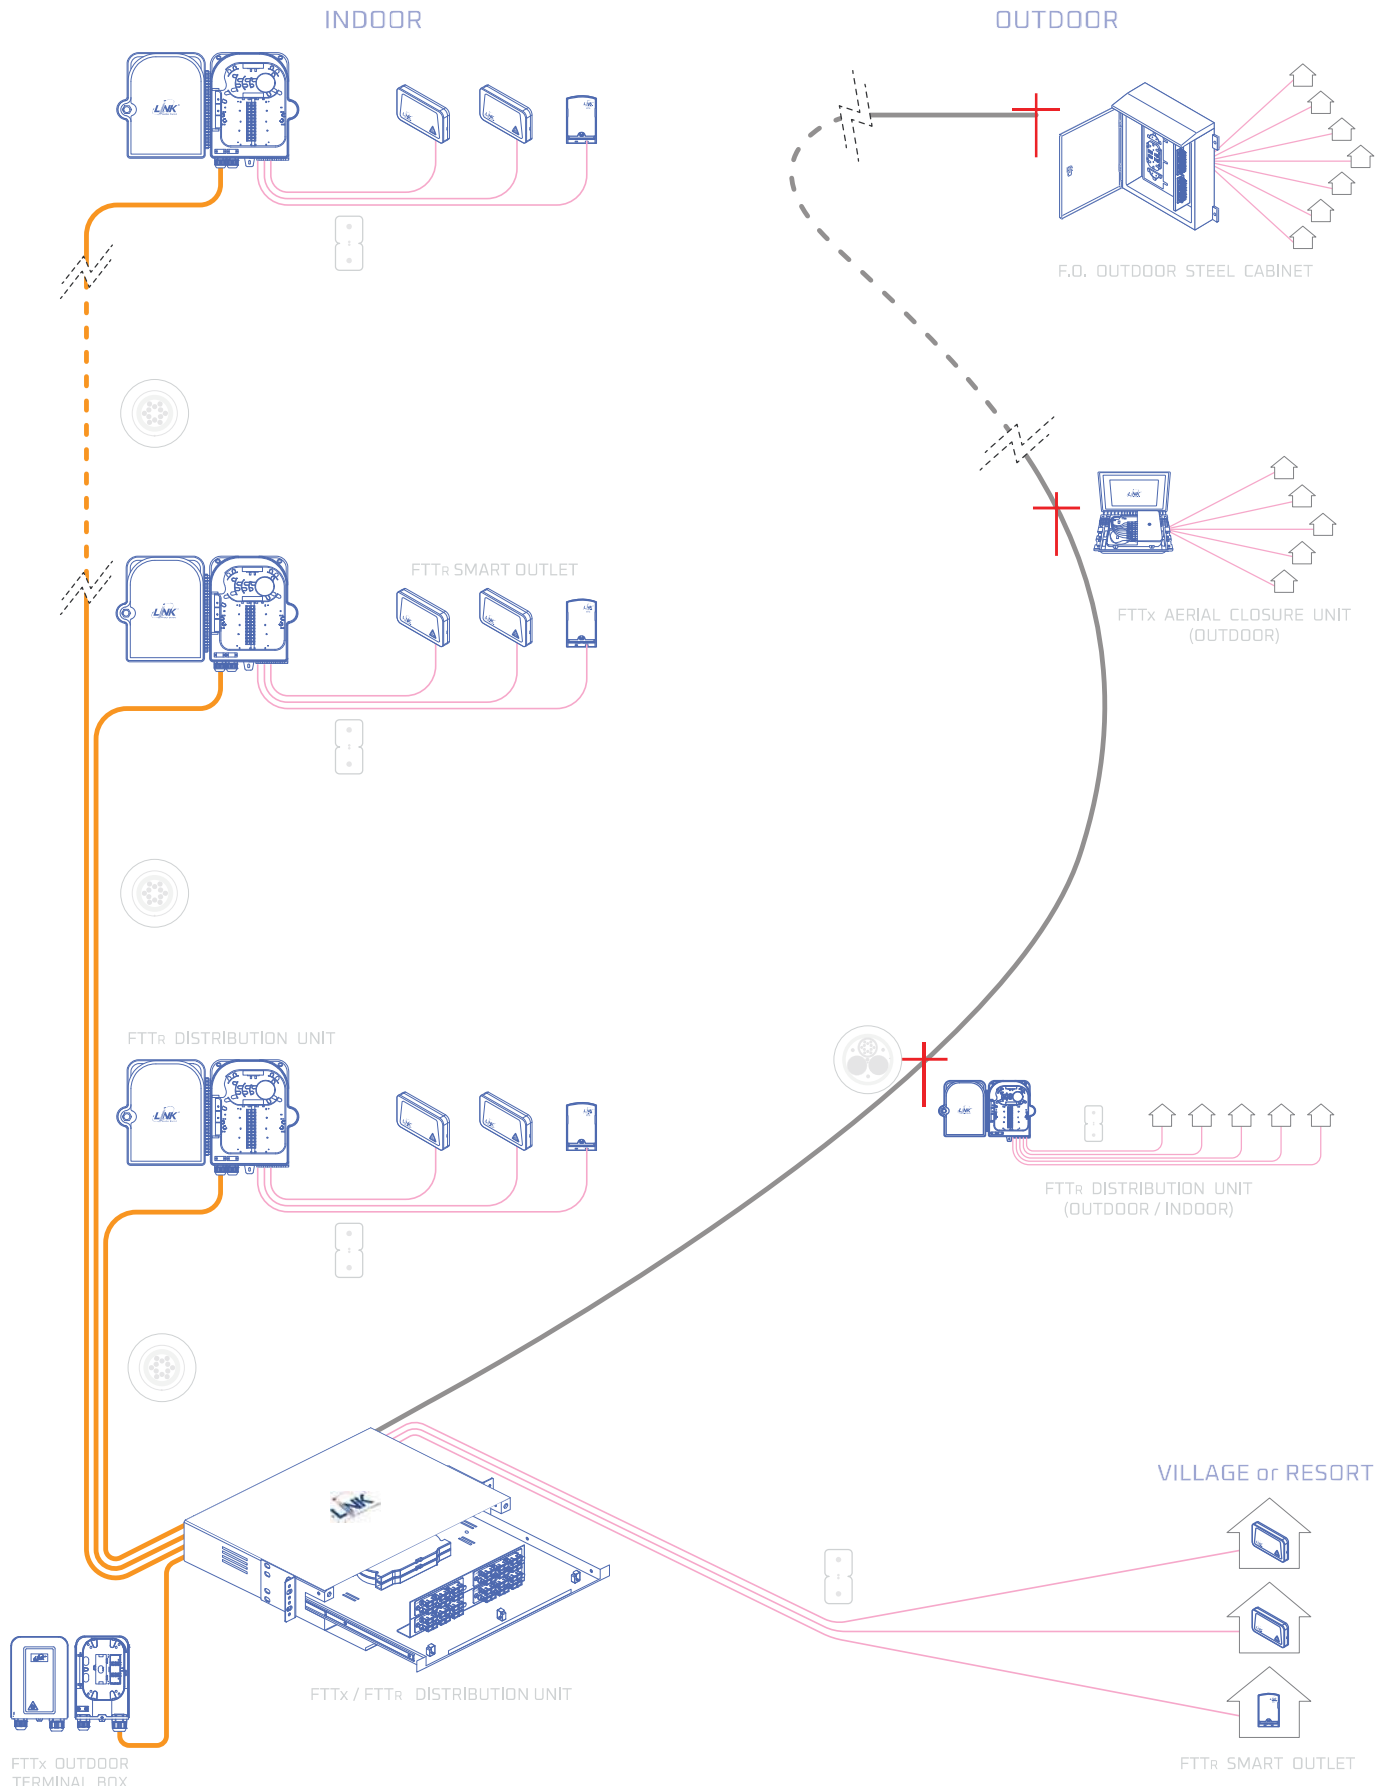

COMMSCOPE CABLING

- 177-178 CAT 6 ; CABLE, PATCH PANEL,
CONNECTOR & PATCH CORD
- 179-180 CAT 6A ; CABLE , PATCH PANEL, CONNECTOR
& PATCH CORD
- 181-182 FIBER OPTIC CABLE ; INDOOR / OUTDOOR , DUCT , ARMORED
- 183-184 FIBER OPTIC DISTRIBUTION ; PATCH PANEL , ADAPTER
PIGTAIL & PATCH CORD

LAN (UTP) OPEN CABLING STANDARD

PRICE LIST 2567

1

FIBER OPTIC OPEN CABLING STANDARD

FTTx / FTTR OPEN CABLING STANDARD

PRICE LIST 2567

SOLAR SYSTEM OPEN CABLING STANDARD

SECURITY and CONTROL CABLING STANDARD