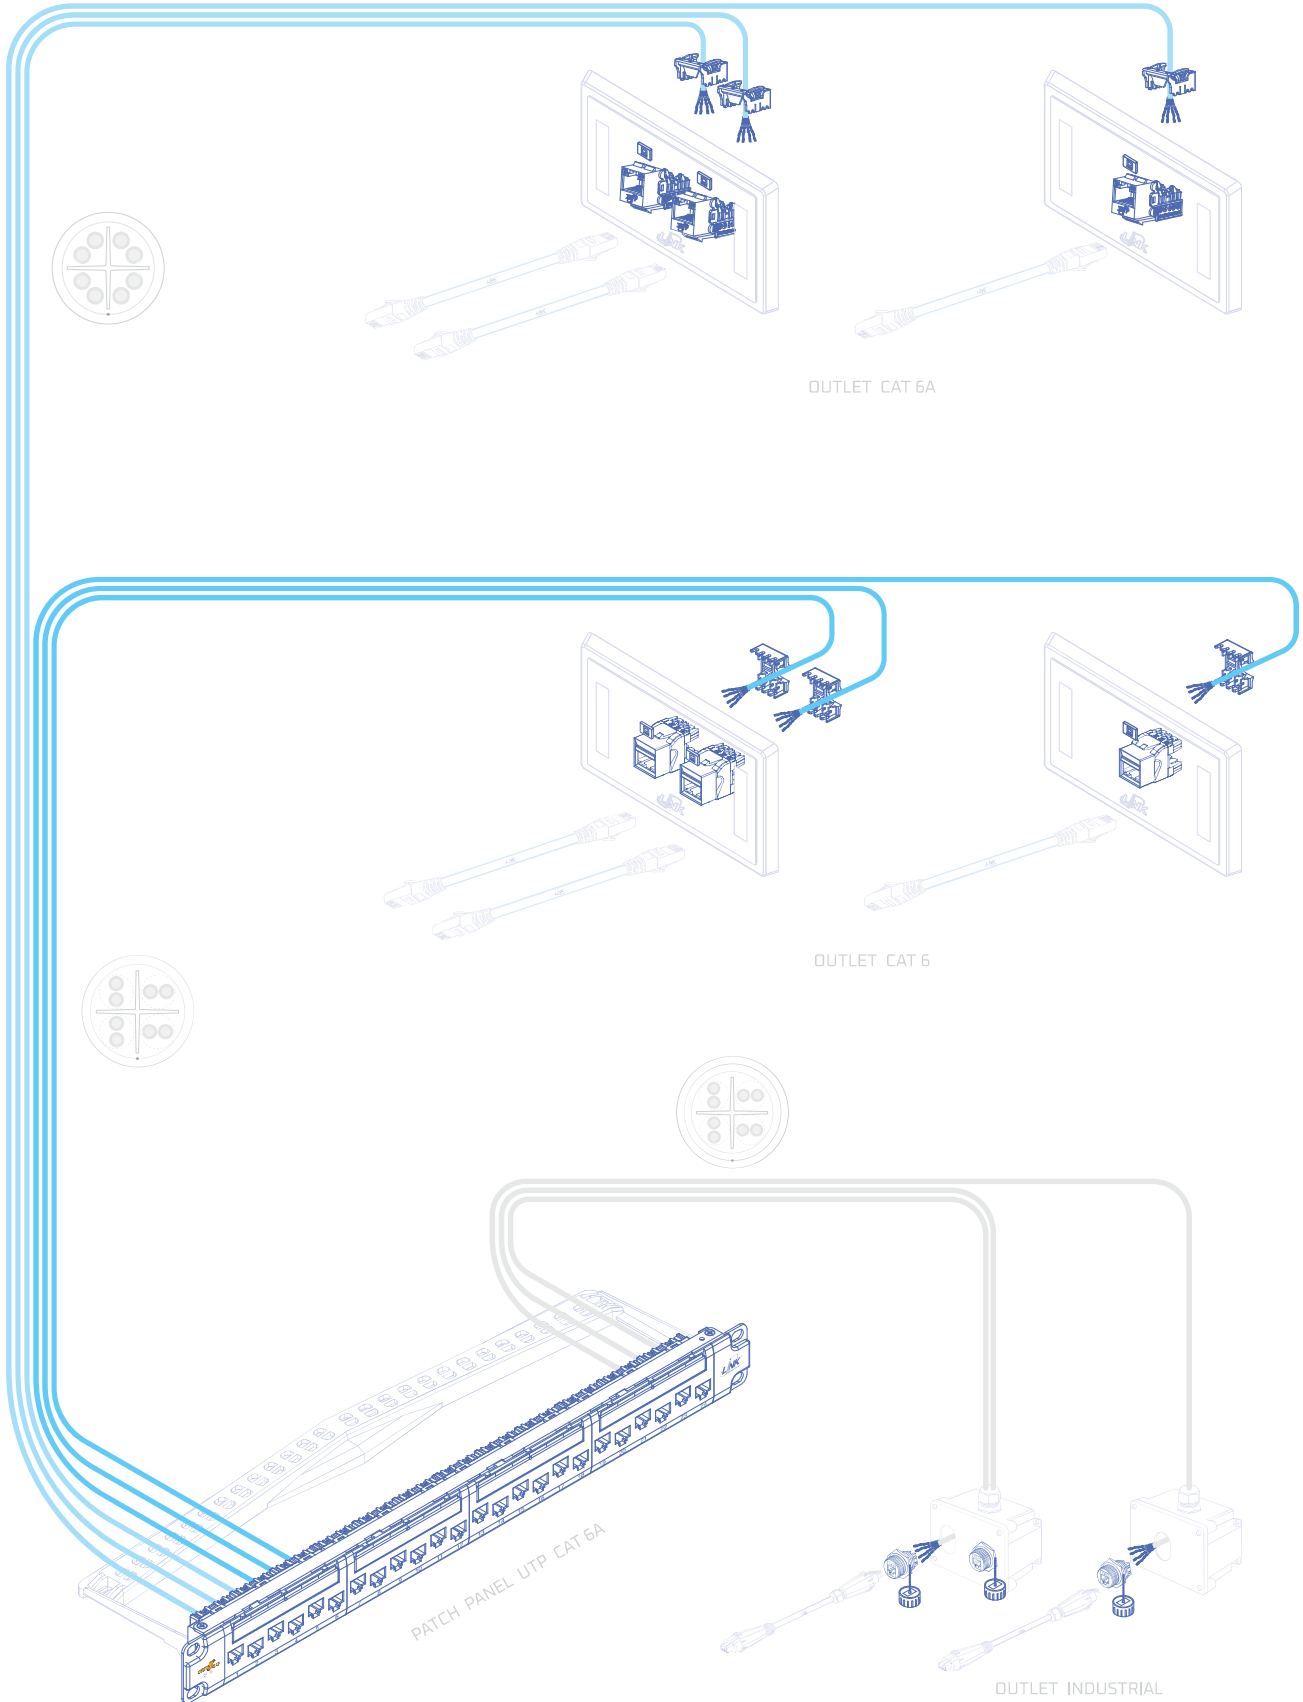

LAN (UTP) OPEN CABLING STANDARD

PRICE LIST 2567

1