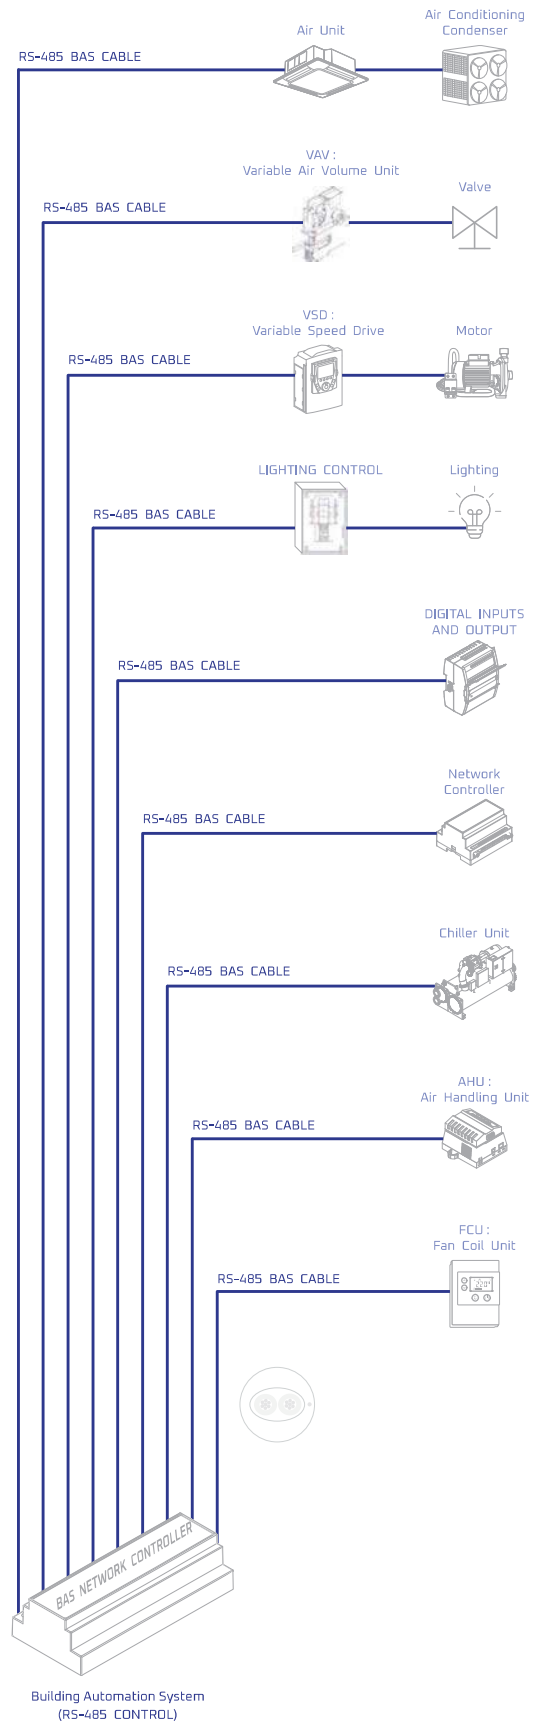

SECURITY AND CONTROL SYSTEM

- 113-114 FIRE ALARM CABLE
- 115-116 FIRE RESISTANT CABLE
- 117-118 BAS CONTROL CABLE (RS485)
- 119-120 MULTI - PAIR & MULTI - CORE
- 121-122 LIYCY CONTROL CABLE
- 123-124 SPEAKER CONTROL CABLE
- 125-126 HO5V-K / HO7V-K ULTRA FLEX CABLE
- 127-128 CVV CONTROL CABLE
- 129-130 CVV-S CONTROL CABLE

NETWORKING SYSTEM

- 131-132 F.O. MEDIA CONVERTER
- 133-134 NETWORK SWITCH
- 135-136 PoE NETWORK SWITCH
- 137-138 PoE INDUSTRIAL SWITCH
- 139-140 SFP, SFP AND + QSFP TRANSCEIVER
- 141-142 SURGE PROTECTOR , INJECTOR , EOC
- 143-144 HD CCTV , HDMI CONVERTER , BALUN
- 145-146 WI-FI ACCESS POINT

COMMSCOPE CABLING

- 177-178 CAT 6 ; CABLE, PATCH PANEL,
CONNECTOR & PATCH CORD
- 179-180 CAT 6A ; CABLE , PATCH PANEL, CONNECTOR
& PATCH CORD
- 181-182 FIBER OPTIC CABLE ; INDOOR / OUTDOOR , DUCT , ARMORED
- 183-184 FIBER OPTIC DISTRIBUTION ; PATCH PANEL , ADAPTER
PIGTAIL & PATCH CORD

LAN (UTP) OPEN CABLING STANDARD

PRICE LIST 2567

1

FIBER OPTIC OPEN CABLING STANDARD

FTTx / FTTR OPEN CABLING STANDARD

PRICE LIST 2567

SOLAR SYSTEM OPEN CABLING STANDARD

SECURITY and CONTROL CABLING STANDARD