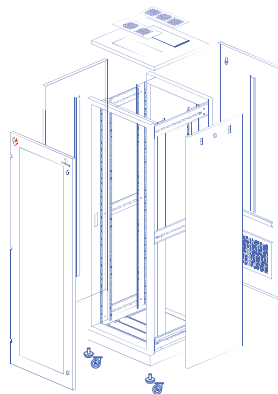

PRICE LIST 2567

19" RACK SYSTEM STANDARD

WALL RACK

CABINET RACK

OPEN RACK

PDU

FAN

SHELF