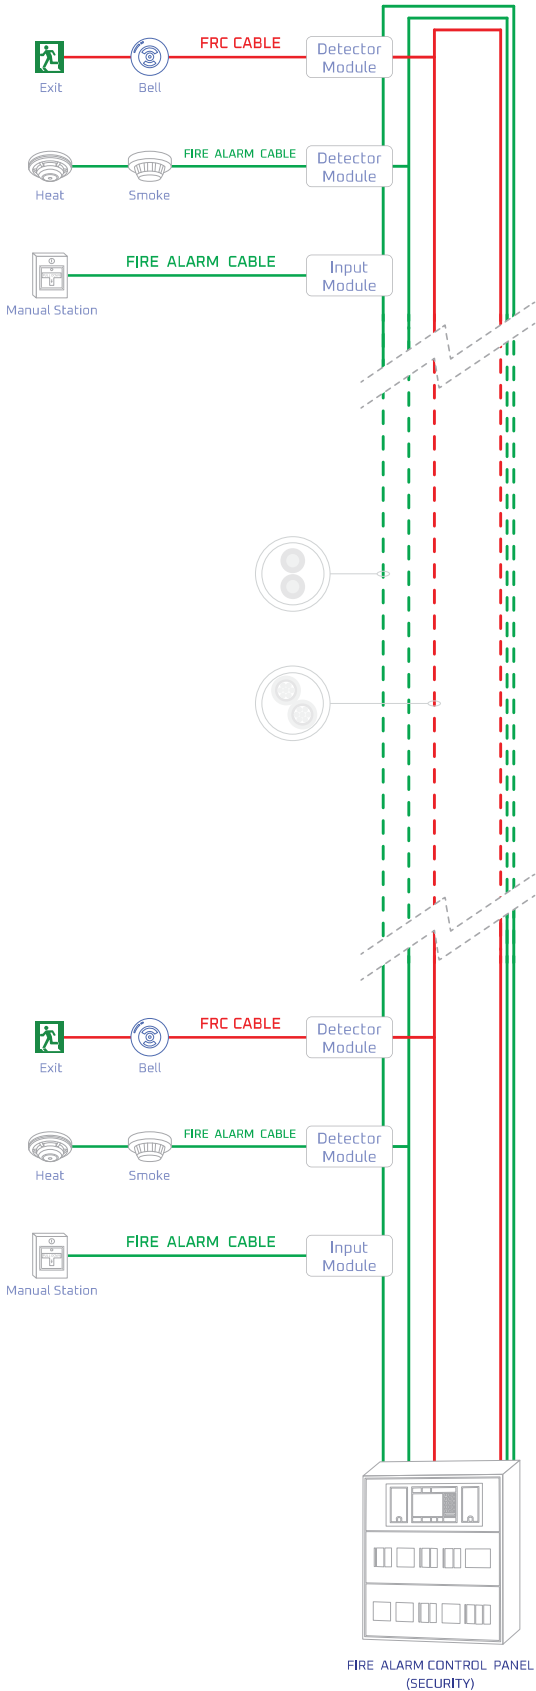

SECURITY AND CONTROL SYSTEM

- 113-114 FIRE ALARM CABLE
- 115-116 FIRE RESISTANT CABLE
- 117-118 BAS CONTROL CABLE (RS485)
- 119-120 MULTI - PAIR & MULTI - CORE
- 121-122 LIYCY CONTROL CABLE
- 123-124 SPEAKER CONTROL CABLE
- 125-126 HO5V-K / HO7V-K ULTRA FLEX CABLE
- 127-128 CVV CONTROL CABLE
- 129-130 CVV-S CONTROL CABLE

COMMSCOPE CABLING

- 177-178 CAT 6 ; CABLE, PATCH PANEL,
CONNECTOR & PATCH CORD
- 179-180 CAT 6A ; CABLE , PATCH PANEL, CONNECTOR
& PATCH CORD
- 181-182 FIBER OPTIC CABLE ; INDOOR / OUTDOOR , DUCT , ARMORED
- 183-184 FIBER OPTIC DISTRIBUTION ; PATCH PANEL , ADAPTER
PIGTAIL & PATCH CORD

LAN (UTP) OPEN CABLING STANDARD

PRICE LIST 2567

1

FIBER OPTIC OPEN CABLING STANDARD

FTTx / FTTR OPEN CABLING STANDARD

PRICE LIST 2567

SOLAR SYSTEM OPEN CABLING STANDARD

SECURITY and CONTROL CABLING STANDARD