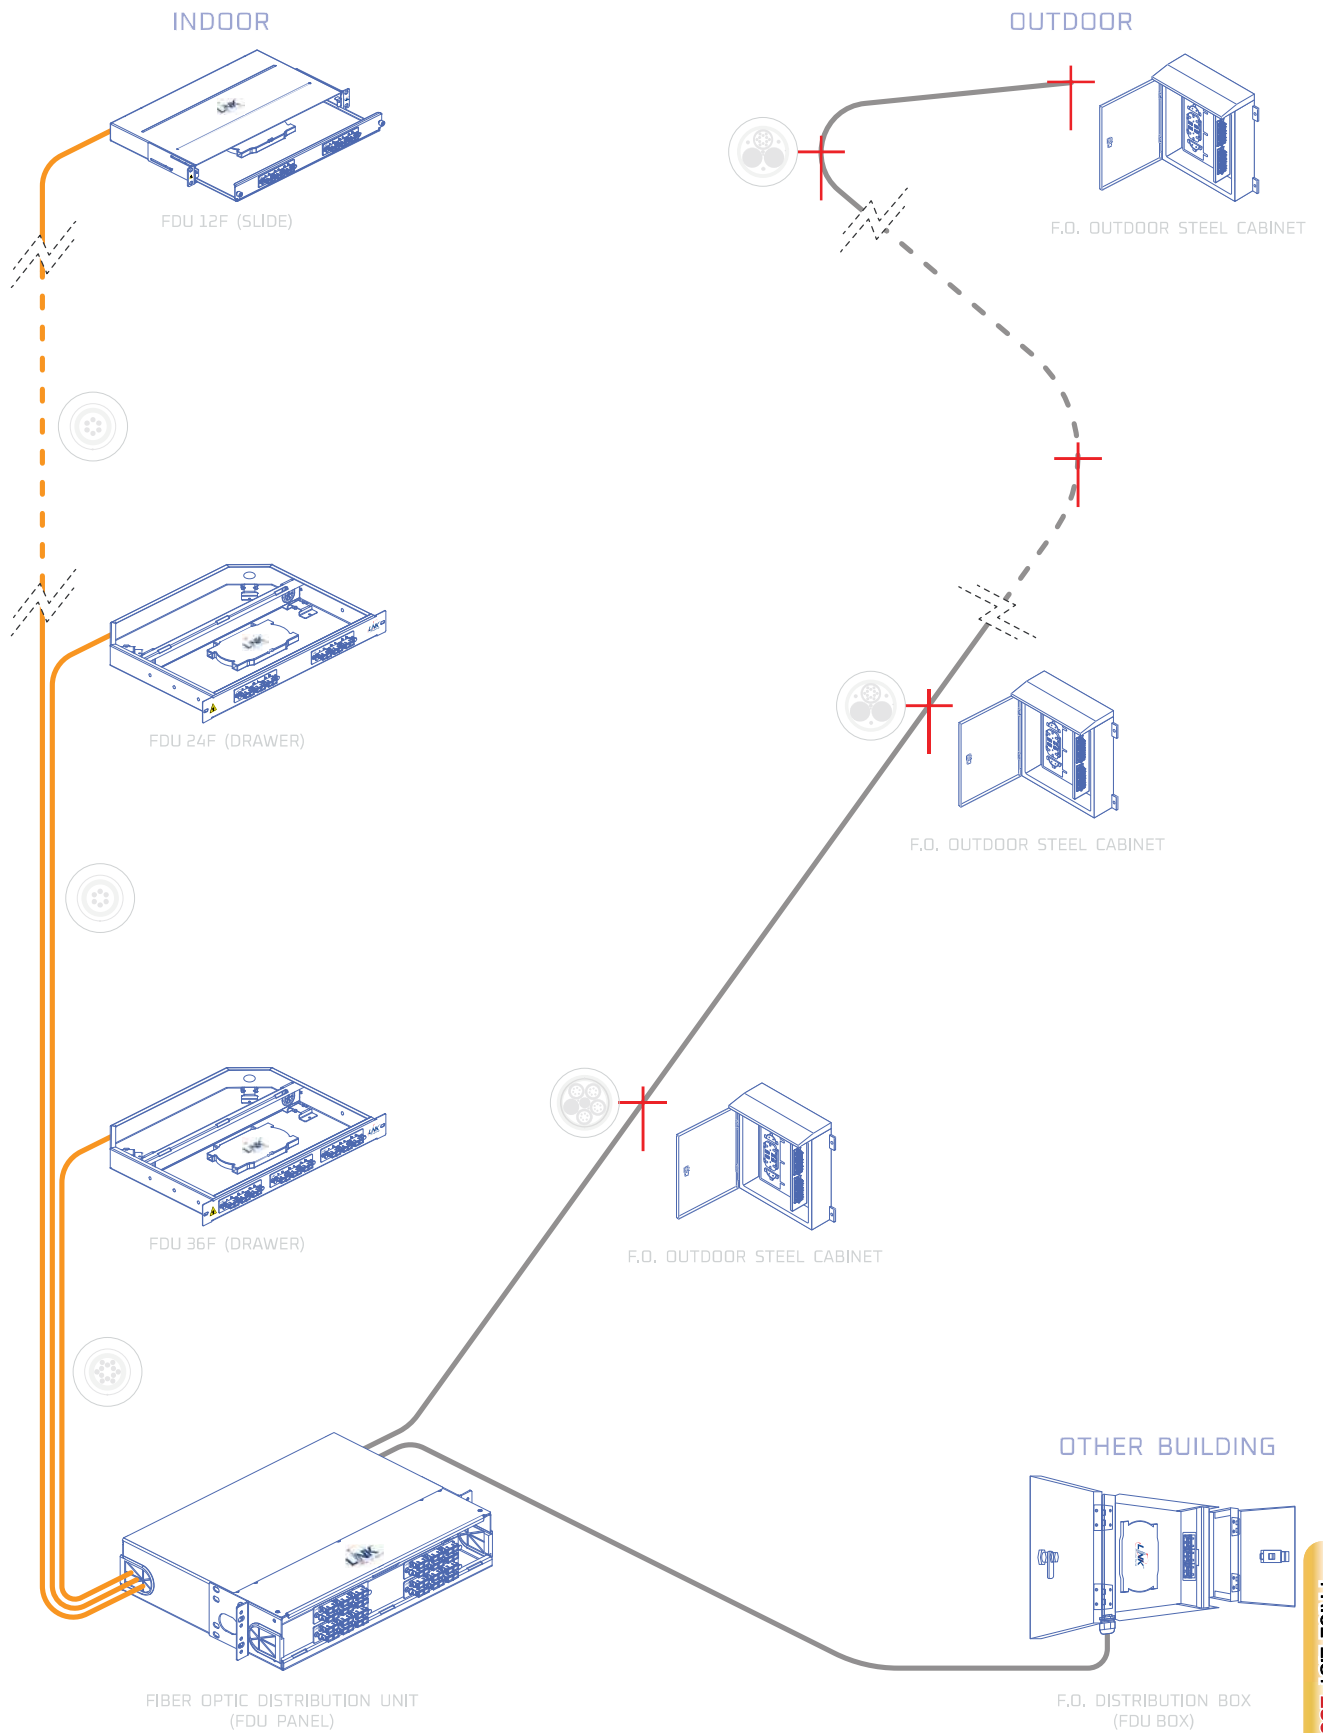

COMMSCOPE CABLING

- 177-178 CAT 6 ; CABLE, PATCH PANEL,
CONNECTOR & PATCH CORD
- 179-180 CAT 6A ; CABLE , PATCH PANEL, CONNECTOR
& PATCH CORD
- 181-182 FIBER OPTIC CABLE ; INDOOR / OUTDOOR , DUCT , ARMORED
- 183-184 FIBER OPTIC DISTRIBUTION ; PATCH PANEL , ADAPTER
PIGTAIL & PATCH CORD

LAN (UTP) OPEN CABLING STANDARD

PRICE LIST 2567

1

FIBER OPTIC OPEN CABLING STANDARD

FTTx / FTTR OPEN CABLING STANDARD

PRICE LIST 2567

SOLAR SYSTEM OPEN CABLING STANDARD

SECURITY and CONTROL CABLING STANDARD