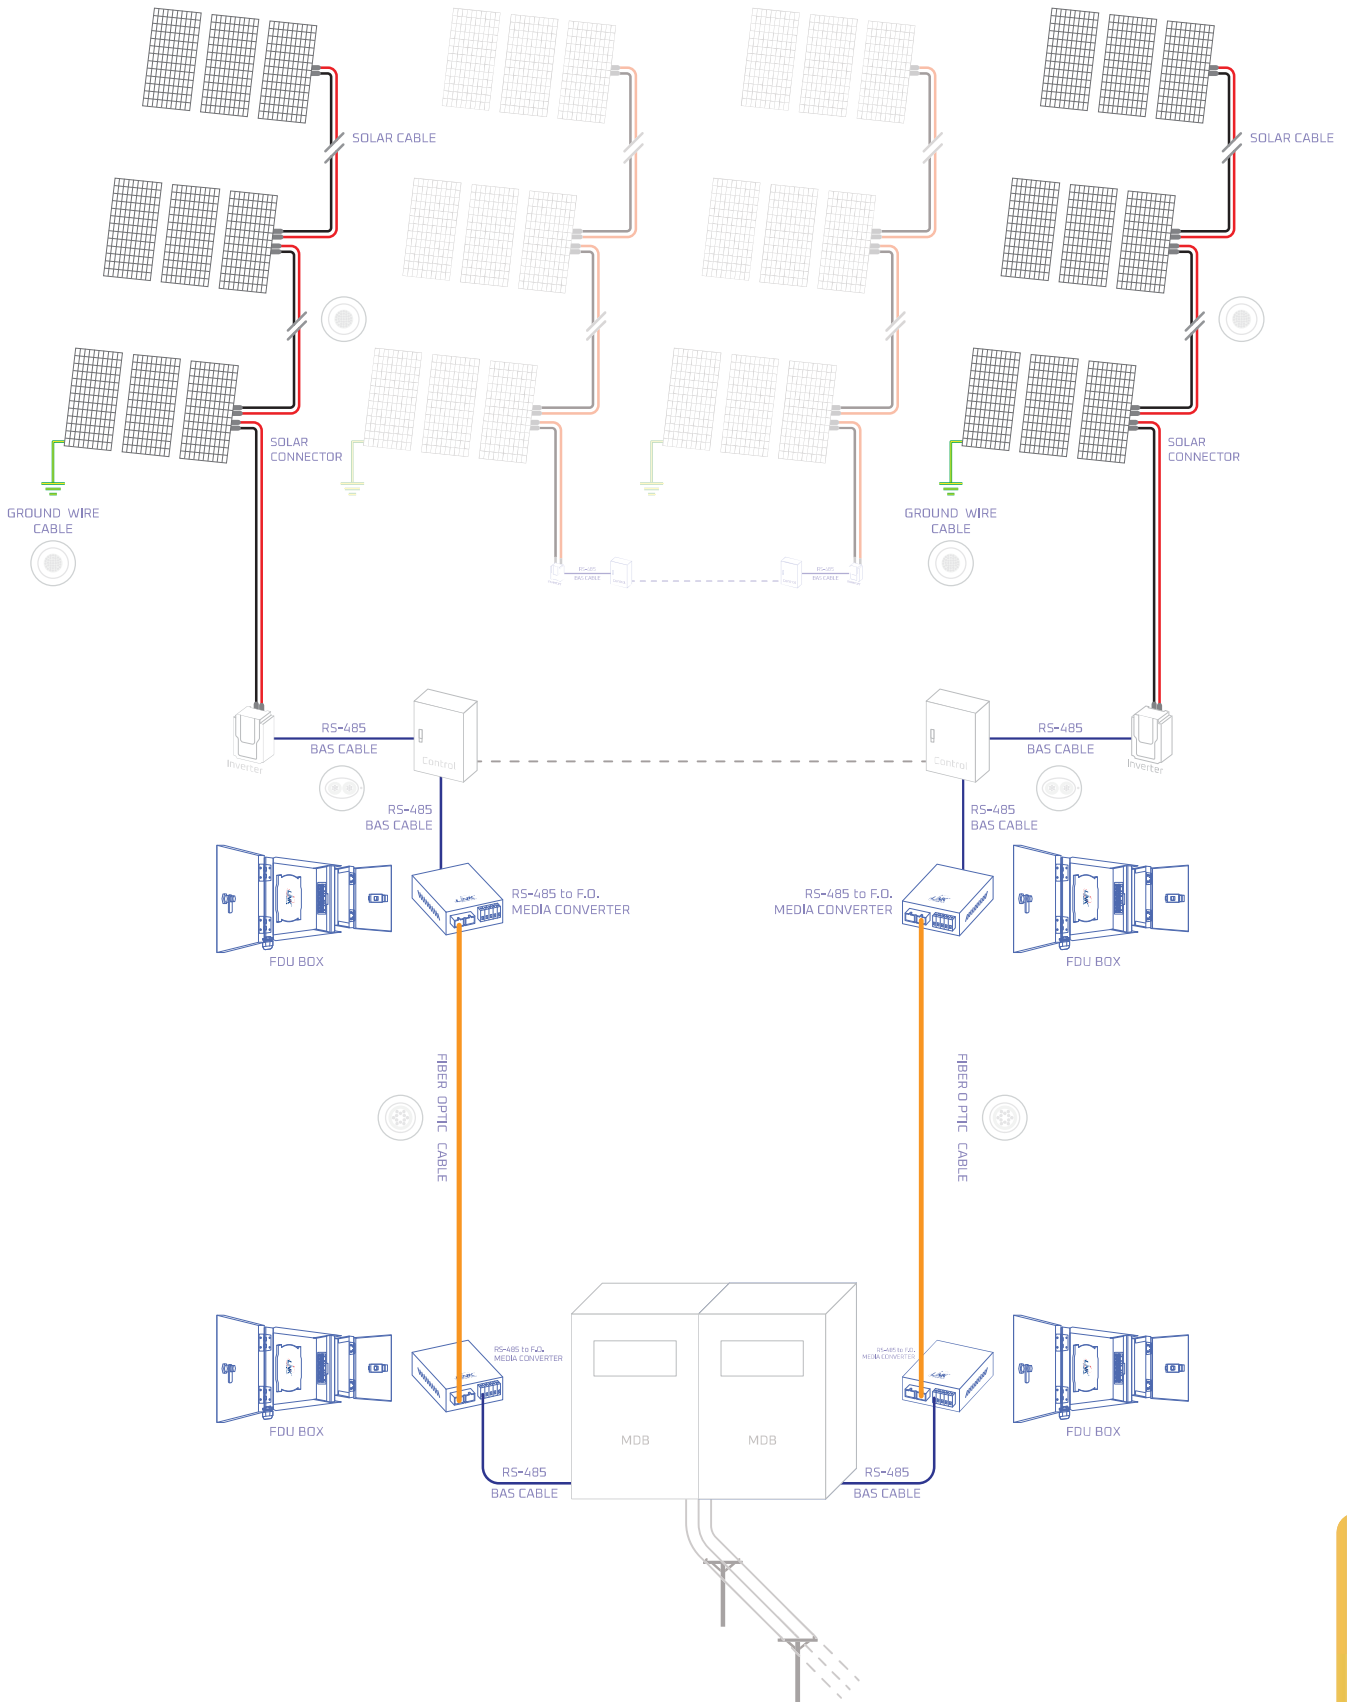

COMMSCOPE CABLING

- 177-178 CAT 6 ; CABLE, PATCH PANEL,
CONNECTOR & PATCH CORD
- 179-180 CAT 6A ; CABLE , PATCH PANEL, CONNECTOR
& PATCH CORD
- 181-182 FIBER OPTIC CABLE ; INDOOR / OUTDOOR , DUCT , ARMORED
- 183-184 FIBER OPTIC DISTRIBUTION ; PATCH PANEL , ADAPTER
PIGTAIL & PATCH CORD

LAN (UTP) OPEN CABLING STANDARD

PRICE LIST 2567

1

FIBER OPTIC OPEN CABLING STANDARD

FTTx / FTTR OPEN CABLING STANDARD

PRICE LIST 2567

SOLAR SYSTEM OPEN CABLING STANDARD

SECURITY and CONTROL CABLING STANDARD